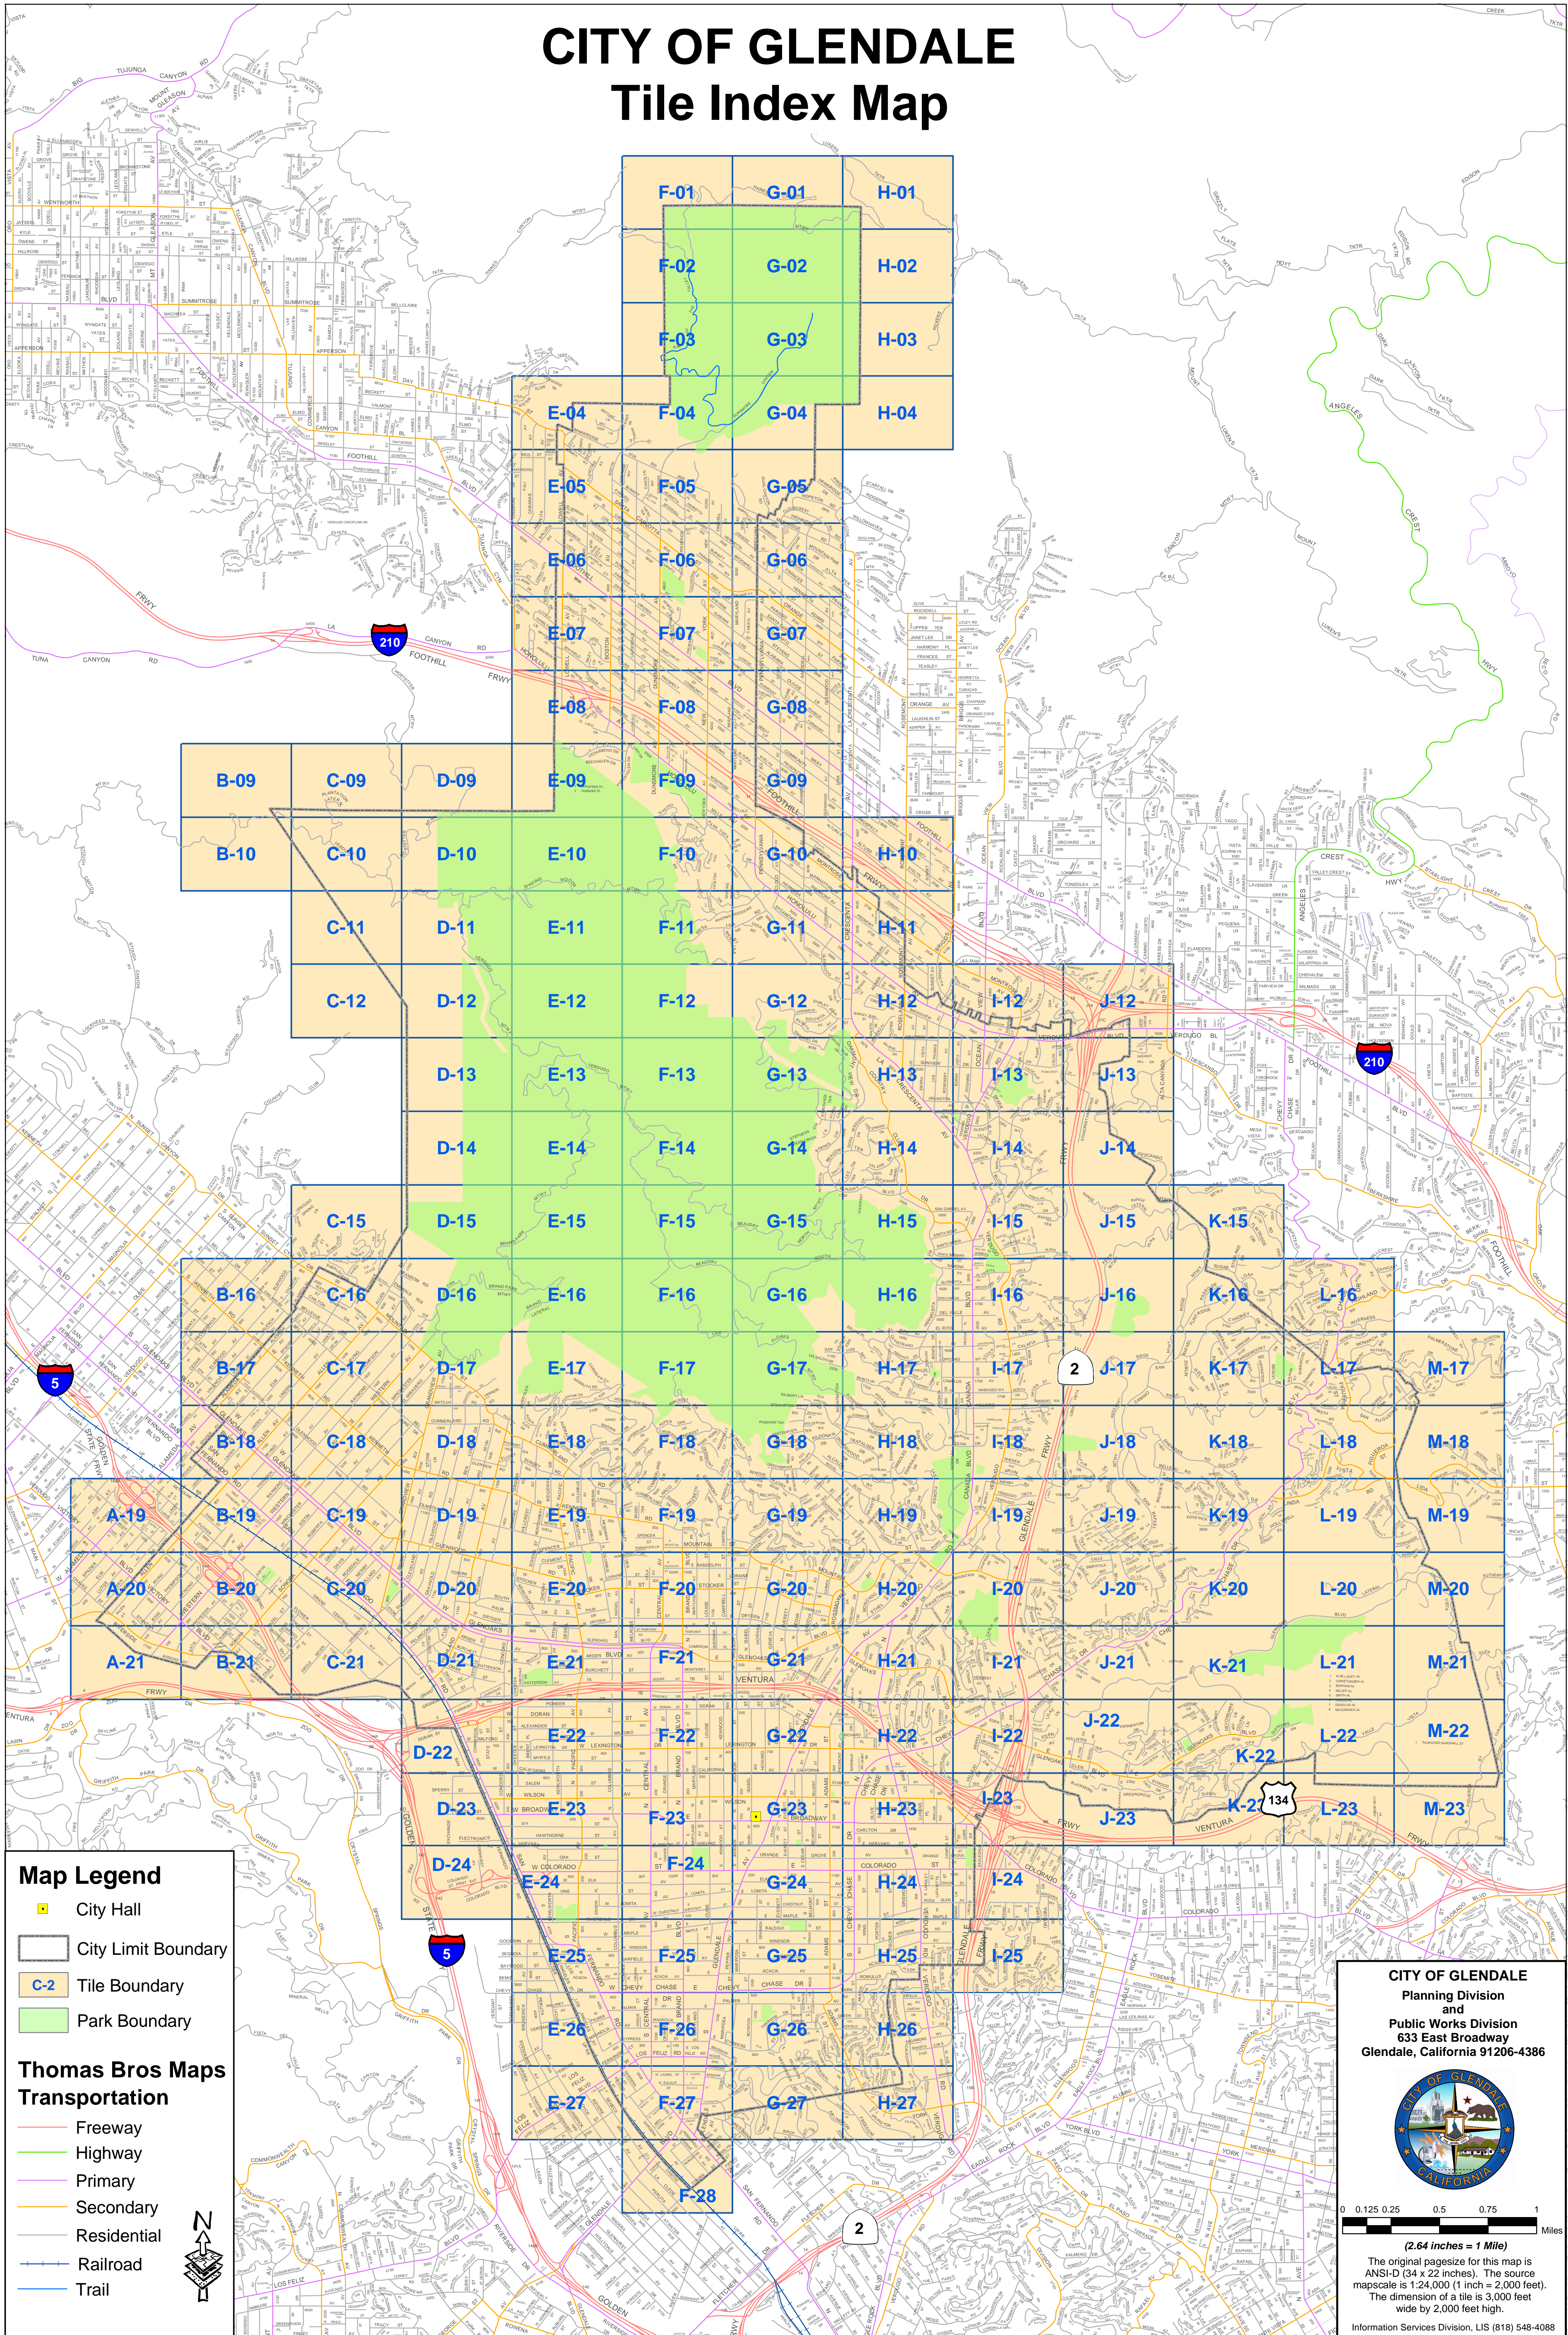

# CITY OF GLENDALE Tile Index Map

### Map Legend

- City Hall
- City Limit Boundary
- C-2 Tile Boundary
- Park Boundary

(2.64 inches = 1 Mile)  
 The original pagesize for this map is ANSI-D (34 x 22 inches). The source mapscale is 1:24,000 (1 inch = 2,000 feet). The dimension of a tile is 3,000 feet wide by 2,000 feet high.  
 Information Services Division, LIS (818) 548-4088