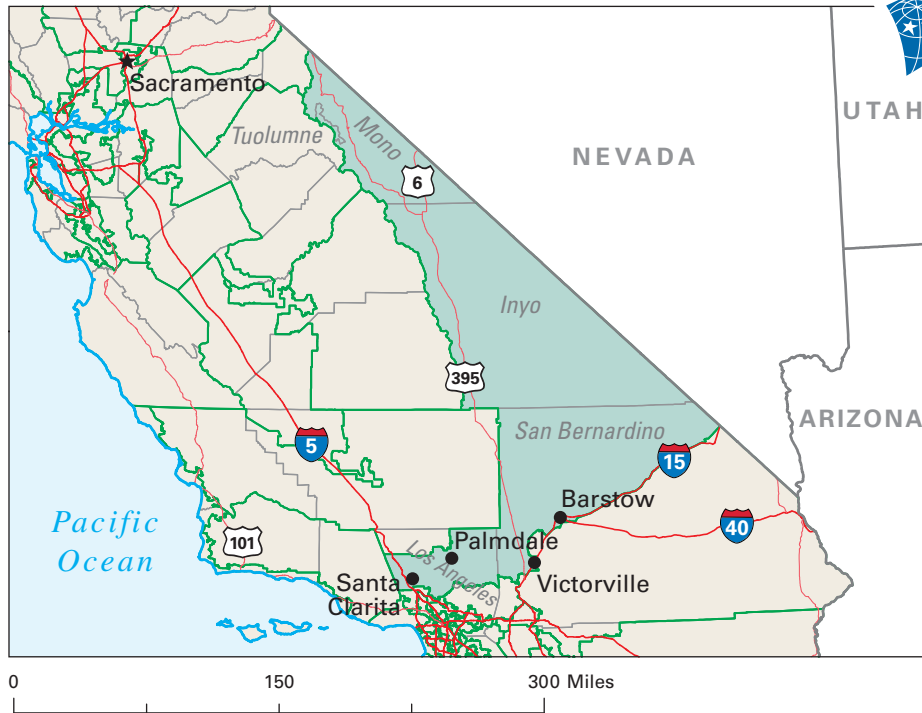

Congressional District 25

25 Congressional District
Inyo County

California (53 Districts)