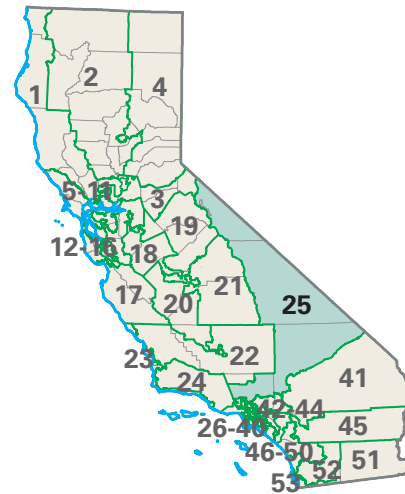

Congressional District 25

25 Congressional District
Inyo County

California (53 Districts)